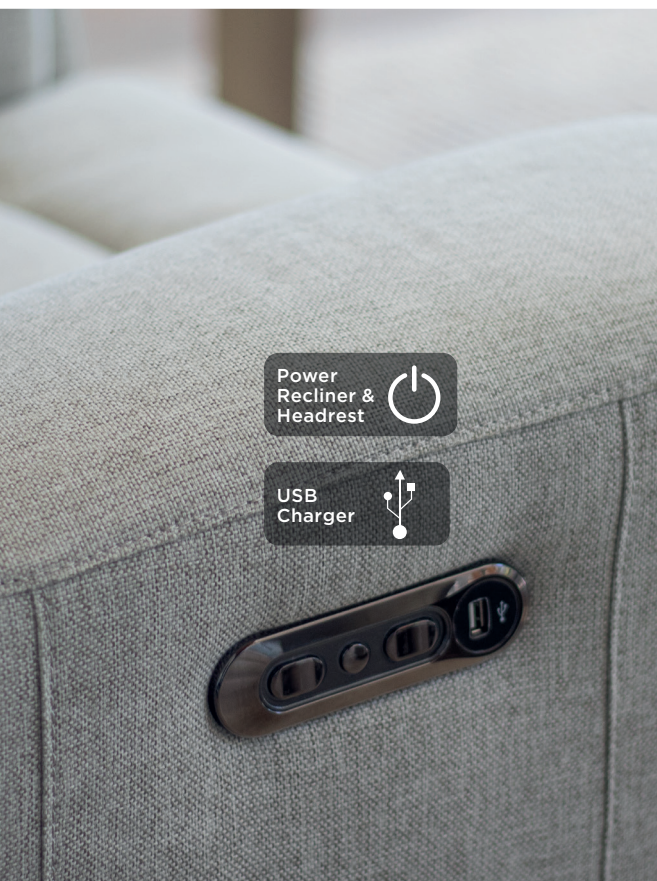

United Power Recliner (*Havard Charcoal fabric*)
United 2.5 Seater (*Andros Cloud leather*)
United 3 Seater (*Andros Cloud leather*)