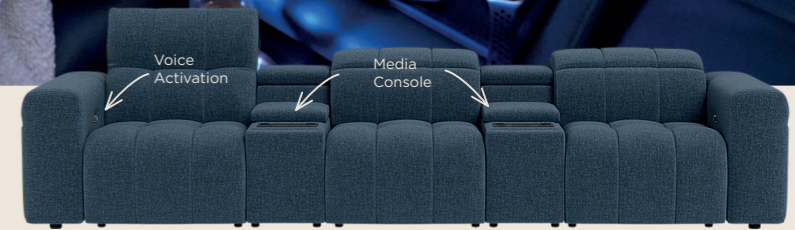

**CREATE YOUR OWN HOME THEATRE WITH FURNITURE DESIGNED FOR ENTERTAINMENT LOVERS.**

Experience premium reclining, contemporary styling and hidden functionality for everyday living.

**SEDONA** 5 Piece Corner Power Reclining Modular in Nature Ice Blue fabric

**NAPA** 6 Piece Corner Power Reclining Modular with Console in Starlight Sage leather.

**DURHAM** 5 Piece Power Reclining Modular in Nature Denim fabric

**Perfect for a big night in.**

JUST SAY THE WORDS... "HELLO LA-Z-BOY" TO RAISE, LOWER, OR ADJUST FOR YOUR PERFECT POSITION.

# The best sleep starts the moment you go horizontal.

EVERY INCH OF A LA-Z-BOY SOFA IS CRAFTED FOR COMFORT AND BUILT FOR DURABILITY, BUT MOSTLY FOR LONG NAPS.

Power Adjustable Headrest

1

USB/USB-C Charger