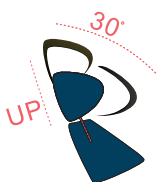

ADJUSTABLE
HEADREST