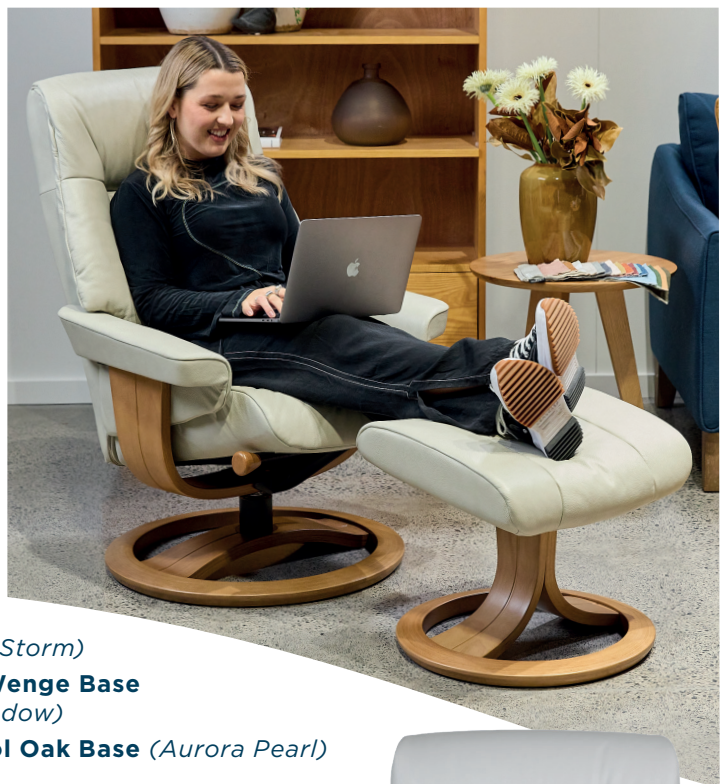

L A Z B O Y®

**Styles you'll love,
comfort you deserve.**

TOP: Tampa Recliner & Footstool (*iWaverly Storm*)

MIDDLE LEFT: Royal Recliner & Footstool Wenge Base
(*iWaverly Twilight, Ezzenza Nero, Aurora Shadow*)

Adjustable
Headrest

Lumbar
Support

360°
Swivel

Royal Recliner & Footstool Wenge Base (Ezzenza Sky)

Swivel recliners. Built for comfort & quality.

With a lay-flat recline, 360 degree swivel, manual adjustable headrest and a free standing footstool, the La-Z-Boy swivel collection really is customised comfort at its best. Available in three base colours and in two sizes.

Altos All-in-One Power Recliner + Side Table
(Premium Aline Black leather)

HEAT MASSAGE

360° SWIVEL

FOOTREST MOTION

ADJUSTABLE
HEADREST

QUAL POCKETS
LUMBAR
SUPPORT

DYNAMIC BACK
MOTION

Altos All-in-One Power Recliner
(Premium Aline Taupe leather)

Jersey
Butterscotch

Jersey
Light Grey

Mix & match fabrics available 

USB
Charger 

Recline to unwind.

Turn casual evenings at home into cosy family nights with our Oakland power sofa range. Sink into the sculpted seats as the split back cushion provides soft support for your head, neck and lumbar. The head and legrest can be adjusted for personalised reclining comfort.