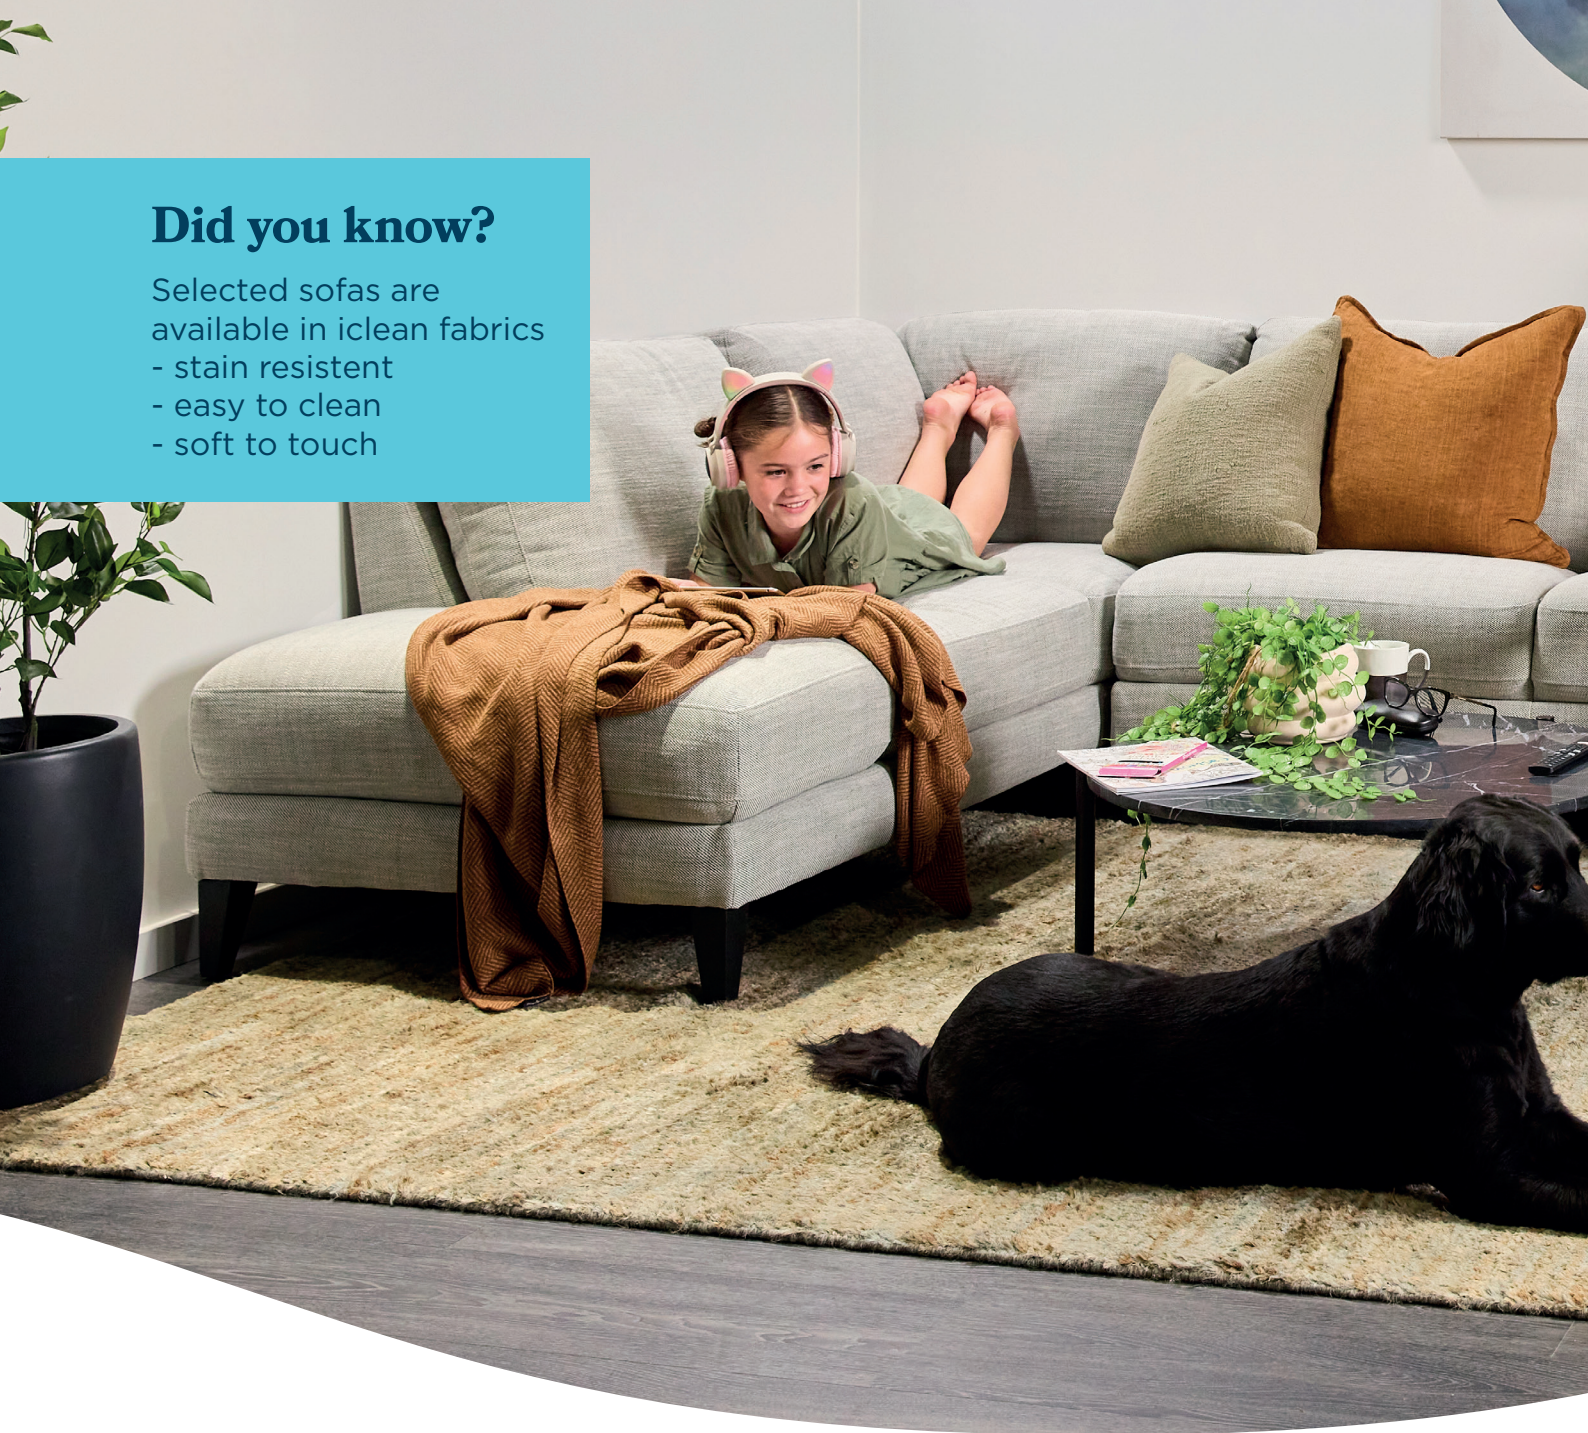

Did you know?

Selected sofas are available in iclean fabrics

- stain resistant
- easy to clean
- soft to touch

Urban Attitudes® Prague Modular (*High Roller Granite*)

Royal Swivel Recliner + Footstool (*Wenge base, Essenza Nero leather*)

Contemporary & modern.

Sit back and relax on the Prague! Contemporary and modern, it offers the perfect solution for comfort, style and is great for smaller spaces. The Prague's linear profile and wooden tapered legs, complete with substantial armrest on one side gives you everything you need in a sofa.

Mix & match fabrics available