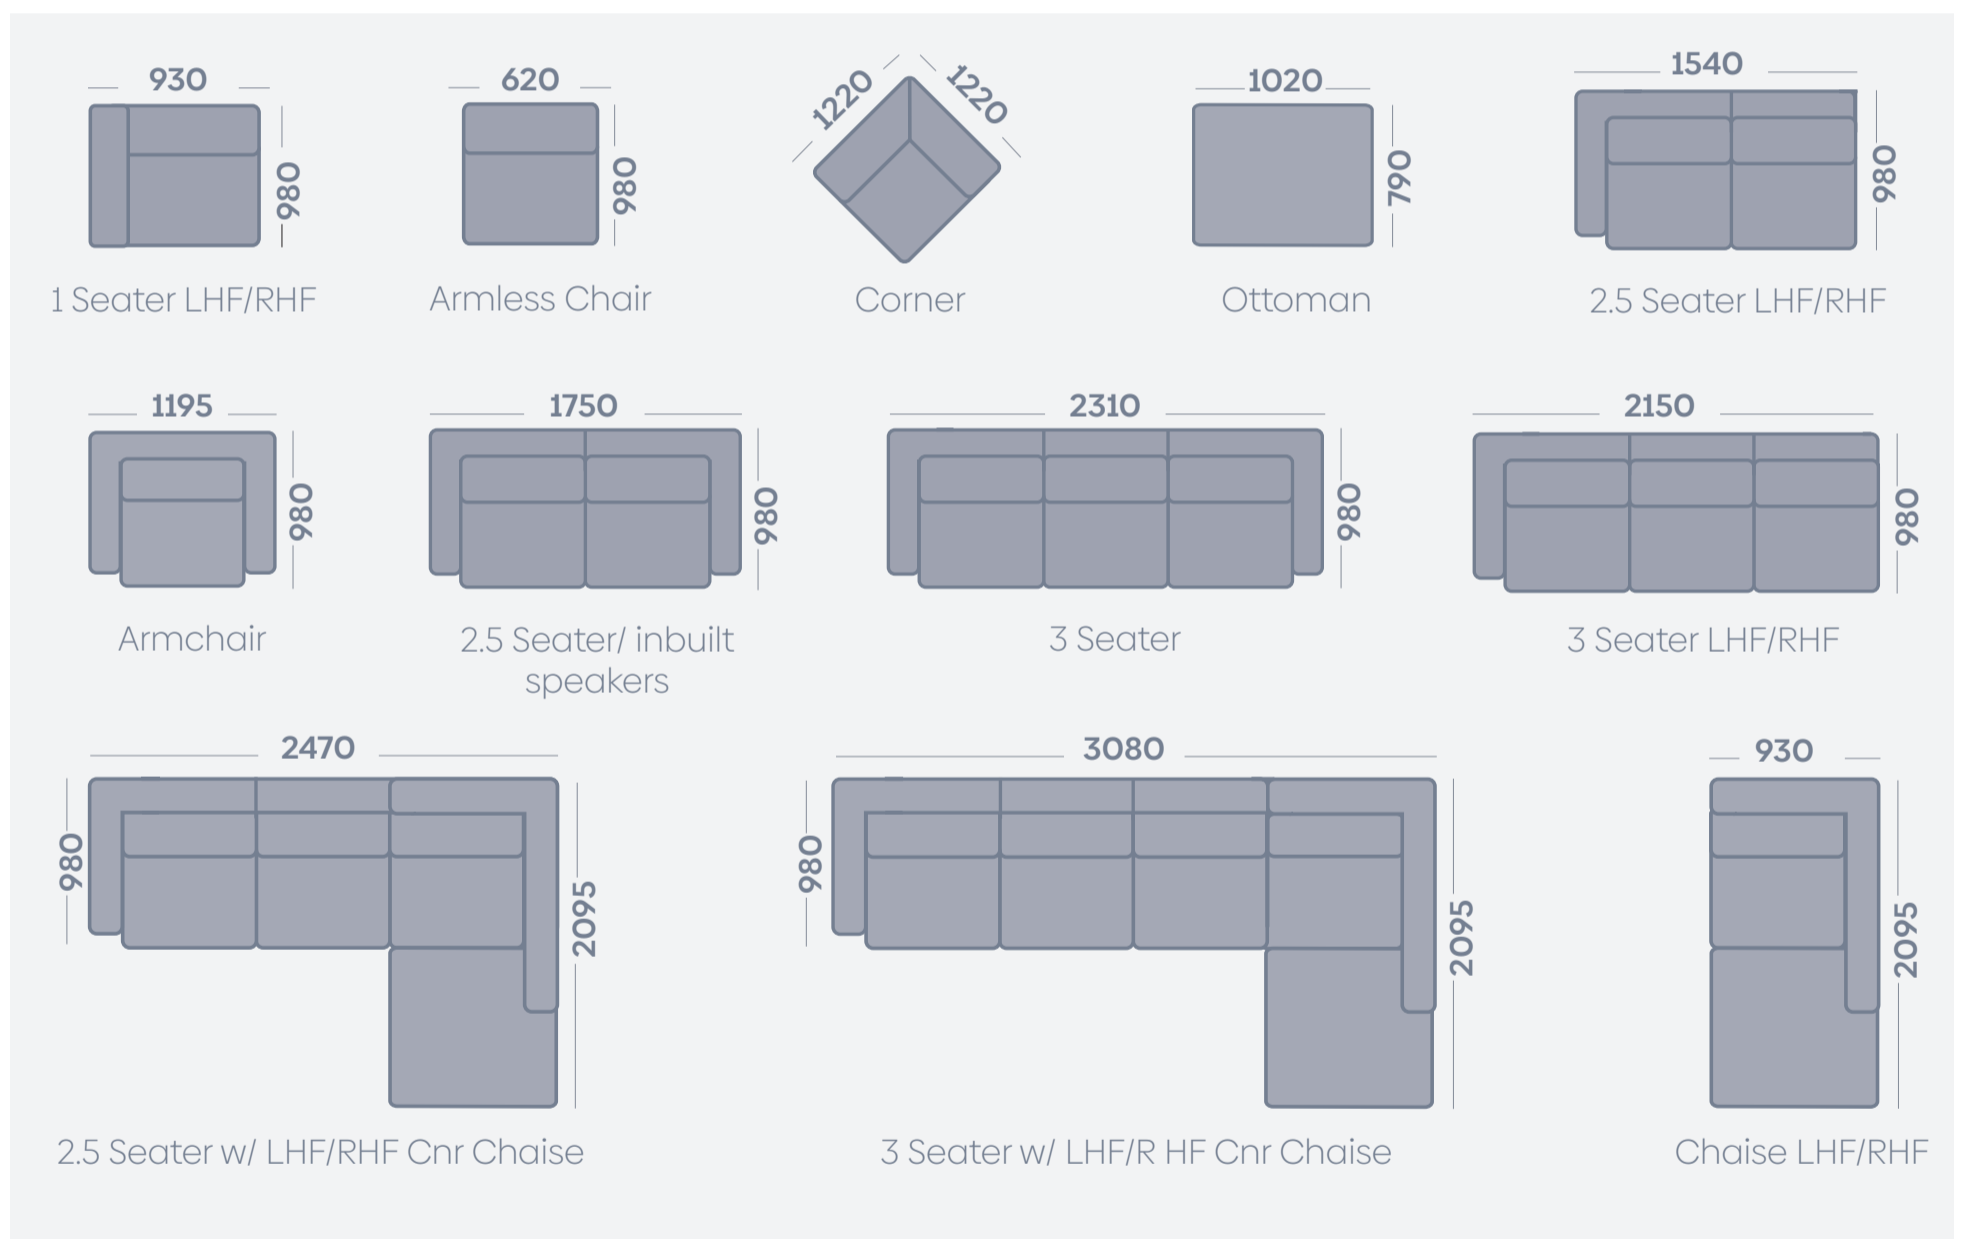

## 3 Seater with Corner Chaise

Consists of 3 seater left hand facing (LHF) and corner chaise right hand facing (RHF), Shown in Natural Beauty Quartz. Height of all pieces 890mm. Ottoman 470mm.

Many of our pieces are customisable with a range of premium coverings. From quality leathers to on-trend fabrics, our coverings are made to fit every home and every budget.

Our team are here to guide you on the fabric, leather or colour options.

\*Please note: Dimensions shown in mm. Variations in dimensions and appearance can occur due to construction differences in upholstery covering (fabric & leather). Measurements should be used as a guide only. Icons above are for demonstration purposes and are not a replica of the actual product.