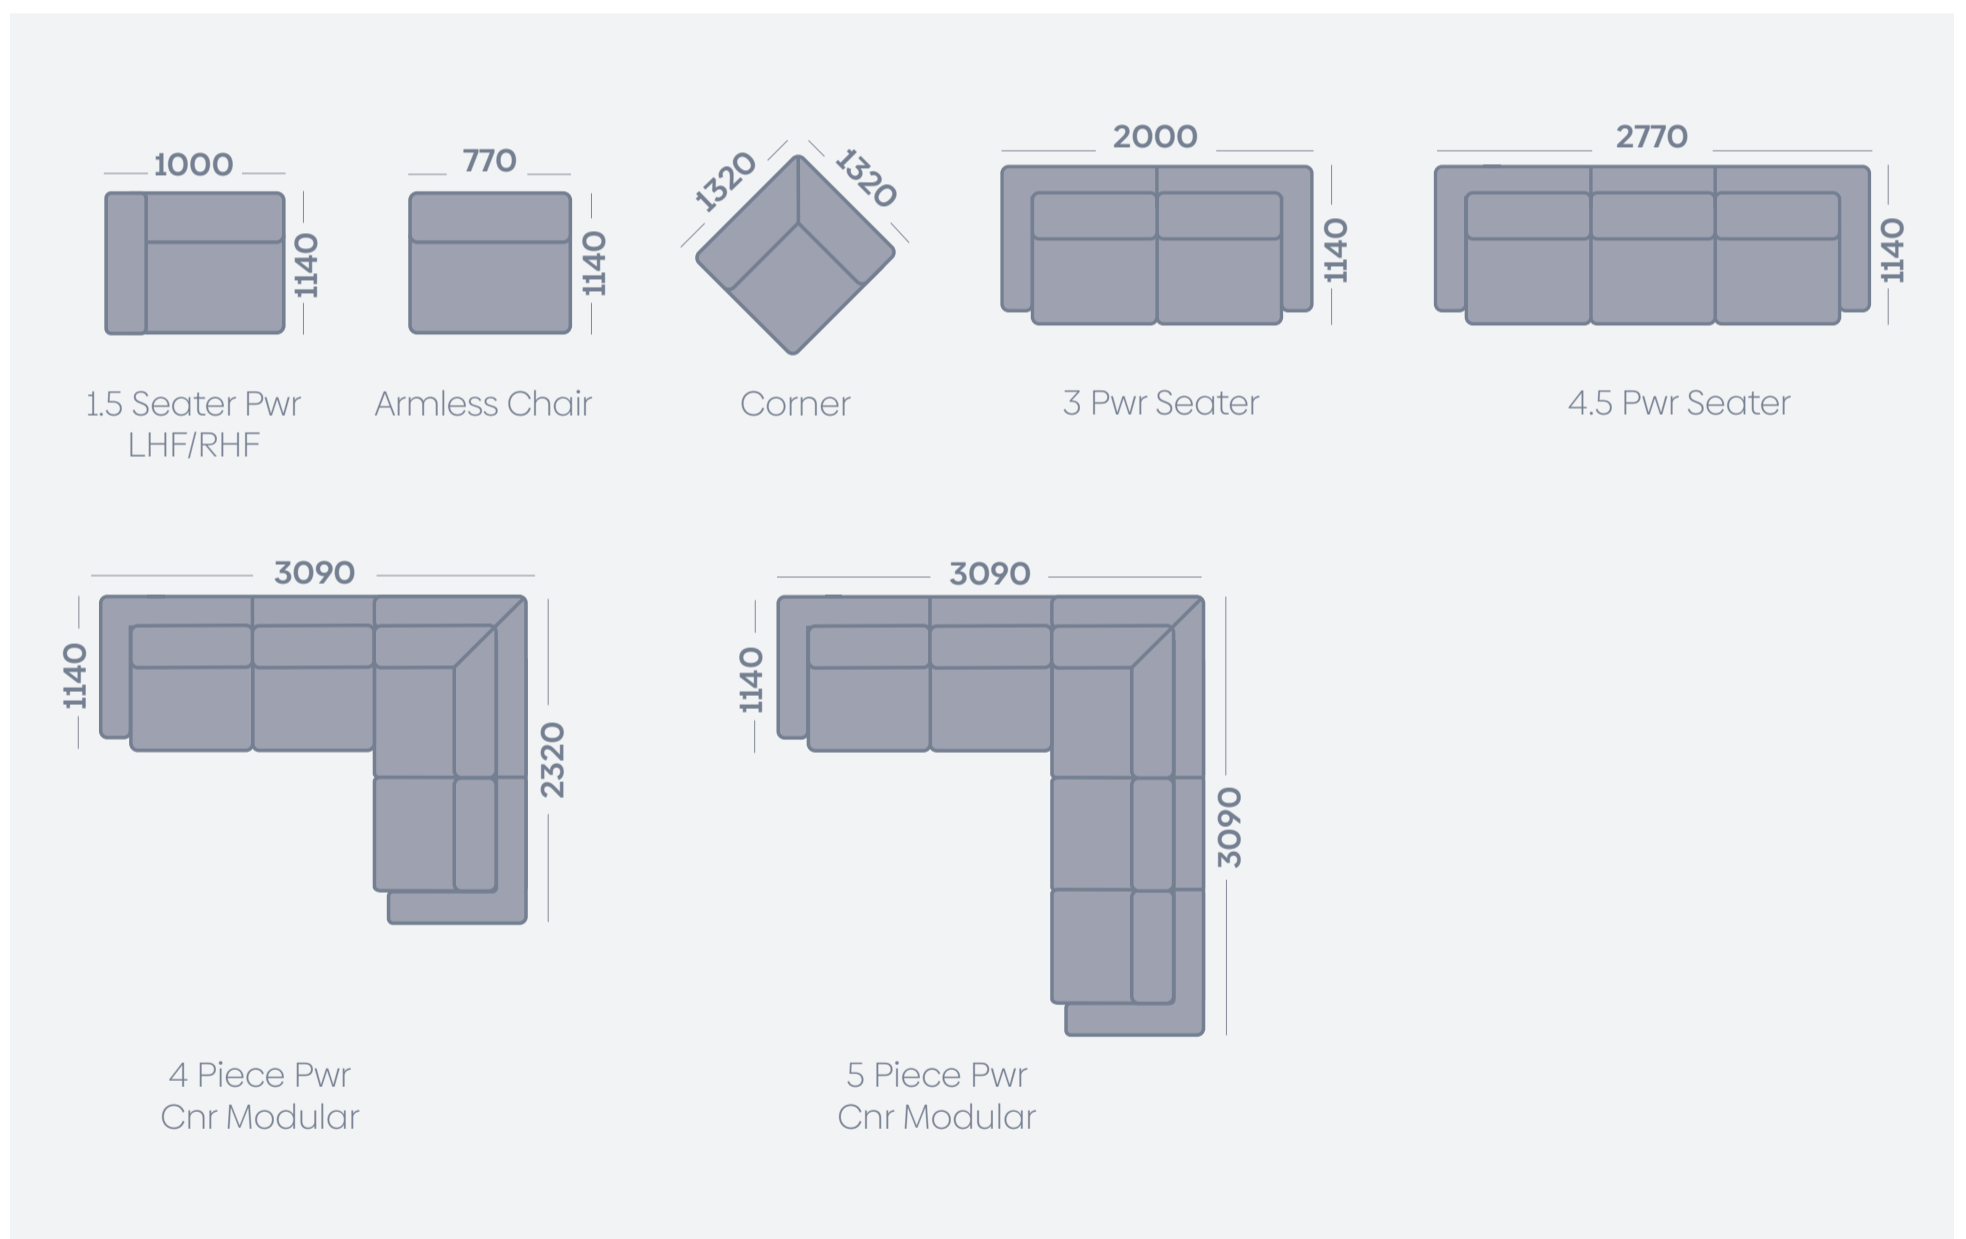

5 Piece Power Corner Modular Suite

Consists of left hand facing (LHF) power armchair, armless chair, corner, armless chair, right hand facing (RHF) power armchair. Shown in Capri Aqua Grey. Height of all pieces 760mm.

*Please note: Dimensions shown in mm. Variations in dimensions and appearance can occur due to construction differences in upholstery covering (fabric & leather). Measurements should be used as a guide only. Icons above are for demonstration purposes and are not a replica of the actual product.