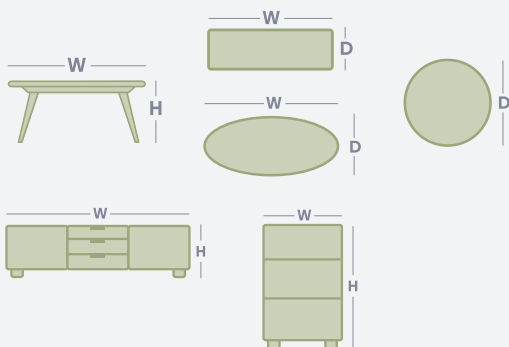

Product Range

| | WIDTH | DEPTH | HEIGHT |
|----------------------|-------|-------|--------|
| Dining Chair | 630mm | 560mm | 880mm |
| Bar Stool | 480mm | 460mm | 910mm |
| Dining Chair w/ Arms | 630mm | 560mm | 880mm |

How to measure

Get accurate measurements by referring to the below.

*Please note: variations in dimensions and appearance can occur due to construction differences in upholstery covering (fabric & leather). Measurements should be used as a guide only. Icons above are for demonstration purposes and are not a replica of the actual product.