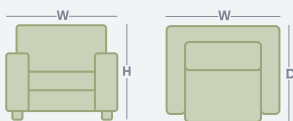

Aspen

About The Range

Sleek, sharp, and undeniably sophisticated, the Aspen Armchair in leather is a striking addition to any space. Its bold design, angular lines that are artfully mirrored in the stitching details and sleek matte black metal legs creates an effortless statement of refined style with a modern edge. The gently sloped arms are thoughtfully designed to encourage complete relaxation, inviting you to settle into the foam and fibre filled seat and back cushions, that delivers both optimal support and plush seating comfort – Proving this occasional chair is just as comfy as it is eye-catching! Ideal for smaller living spaces yet striking enough to make a statement in larger rooms, the Aspen balances compact design with bold presence.

Product Range

		WIDTH	DEPTH	HEIGHT
	Armchair	780mm	800mm	820mm

How to measure

Get accurate measurements by referring to the below.

*Please note: variations in dimensions and appearance can occur due to construction differences in upholstery covering (fabric & leather). Measurements should be used as a guide only. Icons above are for demonstration purposes and are not a replica of the actual product.