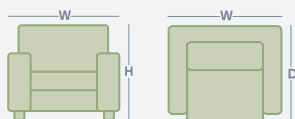

About The Range

Sleek, sharp, and undeniably sophisticated, the Aspen Armchair in leather is a striking addition to any space. Its bold design, angular lines that are artfully mirrored in the stitching details and sleek matte black metal legs creates an effortless statement of refined style with a modern edge. The gently sloped arms are thoughtfully designed to encourage complete relaxation, inviting you to settle into the foam and fibre filled seat and back cushions, that delivers both optimal support and plush seating comfort – Proving this occasional chair is just as comfy as it is eye-catching! Ideal for smaller living spaces yet striking enough to make a statement in larger rooms, the Aspen balances compact design with bold presence.

Product Range

		WIDTH	DEPTH	HEIGHT
	Armchair	780mm	800mm	820mm

How to measure

Get accurate measurements by referring to the below.

*Please note: variations in dimensions and appearance can occur due to construction differences in upholstery covering (fabric & leather). Measurements should be used as a guide only. Icons above are for demonstration purposes and are not a replica of the actual product.