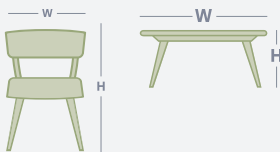

Product Range

| | | WIDTH | DEPTH | HEIGHT |
|--|--------------|-------|-------|--------|
|  | Dining Chair | 555mm | 550mm | 770mm |
|  | Dining Table | 700mm | 700mm | 735mm |

How to measure

Get accurate measurements by referring to the below.