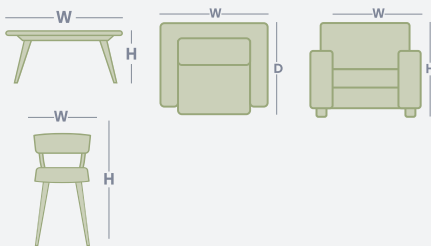

How to measure

Get accurate measurements by referring to the below.

*Please note: variations in dimensions and appearance can occur due to construction differences in upholstery covering (fabric & leather). Measurements should be used as a guide only. Icons above are for demonstration purposes and are not a replica of the actual product.

Learn more about our furniture care & warranty support at hunterhome.co.nz or see us in-store
Furniture, homewares, design services & room designs to inspire | 0800 777 807