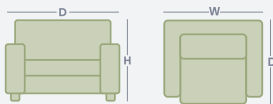

How to measure

Get accurate measurements by referring to the below.

*Please note: variations in dimensions and appearance can occur due to construction differences in upholstery covering (fabric & leather). Measurements should be used as a guide only. Icons above are for demonstration purposes and are not a replica of the actual product.

Learn more about our furniture care & warranty support at hunterhome.co.nz or see us in-store
Furniture, homewares, design services & room designs to inspire | 0800 777 807