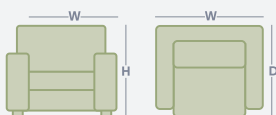

How to measure

Get accurate measurements by referring to the below.

*Please note: variations in dimensions and appearance can occur due to construction differences in upholstery covering (fabric & leather). Measurements should be used as a guide only. Icons above are for demonstration purposes and are not a replica of the actual product.

Learn more about our furniture care & warranty support at hunterhome.co.nz or see us in-store
Furniture, homewares, design services & room designs to inspire | 0800 777 807