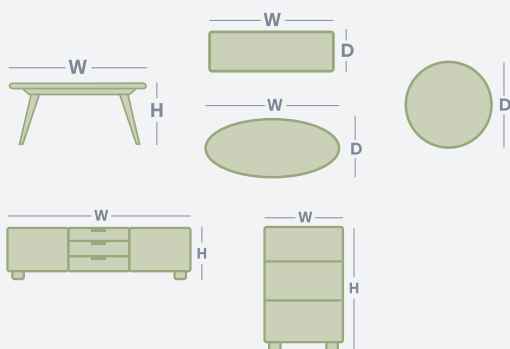

## Product Range

	WIDTH	DEPTH	HEIGHT
Coffee Table	800mm	800mm	400mm
Side Table	500mm	500mm	500mm

## How to measure

Get accurate measurements by referring to the below.

\*Please note: variations in dimensions and appearance can occur due to construction differences in upholstery covering (fabric & leather). Measurements should be used as a guide only. Icons above are for demonstration purposes and are not a replica of the actual product.