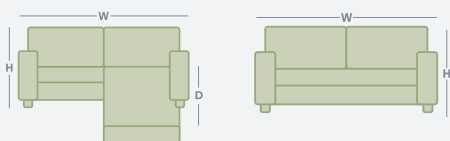

Product Range

	WIDTH	DEPTH	HEIGHT
 2 Seater w/ RHF Chaise	1480mm	1020mm	750mm
 2 Seater w/ LHF Chaise	1480mm	1020mm	750mm

How to measure

Get accurate measurements by referring to the below.

*Please note: variations in dimensions and appearance can occur due to construction differences in upholstery covering (fabric & leather). Measurements should be used as a guide only. Icons above are for demonstration purposes and are not a replica of the actual product.