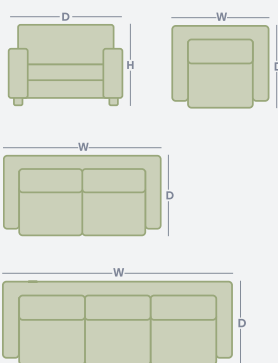

How to measure

Get accurate measurements by referring to the below.

*Please note: variations in dimensions and appearance can occur due to construction differences in upholstery covering (fabric & leather). Measurements should be used as a guide only. Icons above are for demonstration purposes and are not a replica of the actual product.

Learn more about our furniture care & warranty support at hunterhome.co.nz or see us in-store
Furniture, homewares, design services & room designs to inspire | 0800 777 807