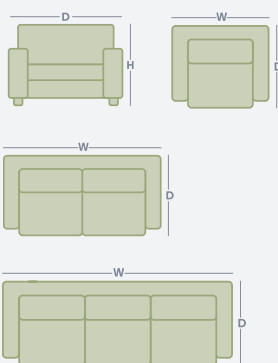

Product Range

		WIDTH	DEPTH	HEIGHT
	Armchair	860mm	870mm	730mm
	Corner Lounge Suite + Coffee Table	2120mm	2170mm	730mm

How to measure

Get accurate measurements by referring to the below.

*Please note: variations in dimensions and appearance can occur due to construction differences in upholstery covering (fabric & leather). Measurements should be used as a guide only. Icons above are for demonstration purposes and are not a replica of the actual product.