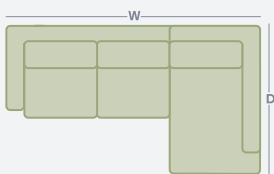

Product Range

	WIDTH	DEPTH	HEIGHT
4.5 Seater w/ Reversible Chaise	2810mm	1750mm	940mm
4.5 Seater	2810mm	1020mm	940mm
3.5 Seater	2310mm	1020mm	940mm

How to measure

Get accurate measurements by referring to the below.