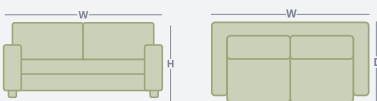

How to measure

Get accurate measurements by referring to the below.

*Please note: variations in dimensions and appearance can occur due to construction differences in upholstery covering (fabric & leather). Measurements should be used as a guide only. Icons above are for demonstration purposes and are not a replica of the actual product.

Learn more about our furniture care & warranty support at hunterhome.co.nz or see us in-store
Furniture, homewares, design services & room designs to inspire | 0800 777 807