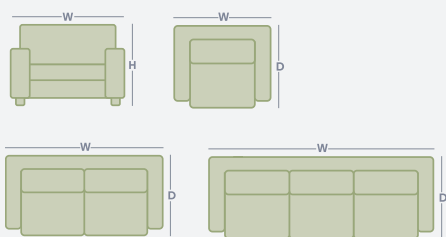

How to measure

Get accurate measurements by referring to the below.

*Please note: variations in dimensions and appearance can occur due to construction differences in upholstery covering (fabric & leather). Measurements should be used as a guide only. Icons above are for demonstration purposes and are not a replica of the actual product.

Learn more about our furniture care & warranty support at hunterhome.co.nz or see us in-store
Furniture, homewares, design services & room designs to inspire | 0800 777 807