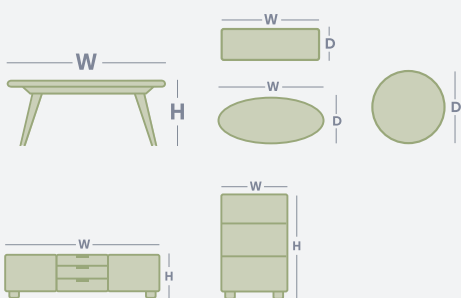

Product Range

		WIDTH	DEPTH	HEIGHT
	Artisan Dining Table	1800mm	900mm	750mm
	Artisan Console Table	1200mm	400mm	780mm
	Artisan Bench Seat	1800mm	350mm	470mm
	Artisan Coffee Table	1200mm	600mm	360mm
	Artisan Desk	1200mm	600mm	780mm
	Coco Oval Coffee Table (Small)	850mm	400mm	470mm
	Coco Oval Coffee Table (Large)	1200mm	630mm	400mm
	Coco Coffee Table (Small)	580mm	580mm	310mm
	Coco Coffee Table (Medium)	680mm	680mm	360mm
	Coco Coffee Table (Large)	780mm	780mm	410mm
	Coco Sideboard	1600mm	440mm	700mm
	Coco Dining Table	1800mm	950mm	750mm

How to measure

Get accurate measurements by referring to the below.

*Please note: variations in dimensions and appearance can occur due to construction differences in upholstery covering (fabric & leather). Measurements should be used as a guide only. Icons above are for demonstration purposes and are not a replica of the actual product.

Learn more about our furniture care & warranty support at hunterhome.co.nz or see us in-store
Furniture, homewares, design services & room designs to inspire | 0800 777 807

Product Range

		WIDTH	DEPTH	HEIGHT
	Curve Side Table	410mm	410mm	490mm
	Karma Sideboard	1500mm	400mm	750mm
	Karma Cabinet	1550mm	400mm	1100mm
	Knut Coffee Table (Small)	400mm	400mm	410mm
	Knut Coffee Table (Medium)	600mm	600mm	315mm
	Knut Coffee Table (Large)	850mm	850mm	360mm
	Outline Entertainment Unit	1480mm	430mm	500mm
	Outline Sideboard	1010mm	430mm	700mm
	Outline Shelving Unit	940mm	430mm	1950mm
	Outline Side Table	400mm	420mm	550mm
	Salvage Cabinet	900mm	400mm	1900mm
	Wave Coffee Table (Small)	650mm	650mm	320mm
	Wave Coffee Table (Large)	800mm	800mm	320mm
	Xono Rectangle Dining Table	2400mm	1000mm	740mm
	Xono Round Dining Table	1000mm	1000mm	750mm