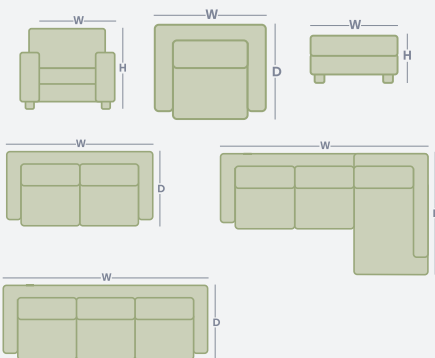

How to measure

Get accurate measurements by referring to the below.

*Please note: variations in dimensions and appearance can occur due to construction differences in upholstery covering (fabric & leather). Measurements should be used as a guide only. Icons above are for demonstration purposes and are not a replica of the actual product.

Learn more about our furniture care & warranty support at hunterhome.co.nz or see us in-store
Furniture, homewares, design services & room designs to inspire | 0800 777 807