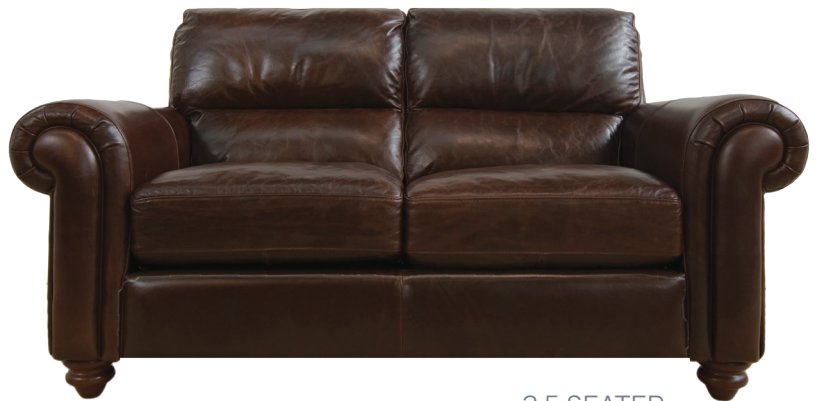

Hunterhome

Call us on 0800 777 807
View our range at www.hunterhome.co.nz

FIORDLAND DIMENSIONS

PRODUCT RANGE	WIDTH		DEPTH		HEIGHT
Armchair	1090mm	x	1020mm	x	950mm
2.5 Seater	1650mm	x	1020mm	x	950mm
3 Seater	2210mm	x	1020mm	x	950mm
Pushback Chair	1070mm	x	1040mm	x	1040mm
Power Pushback Chair	1070mm	x	965mm	x	1040mm

ARMCHAIR

2.5 SEATER

PUSHBACK CHAIR

WARRANTIES:

- 10 YEAR WARRANTY ON TIMBER FRAME
- 10 YEAR WARRANTY ON WORKMANSHIP
- 10 YEAR WARRANTY ON FOAM
- 10 YEAR WARRANTY ON SEAT SPRINGS
- 5 YEAR WARRANTY ON MECHANISM
- 3 YEAR WARRANTY ON LEATHER
- 2 YEAR WARRANTY ON POWER COMPONENTS WHERE FITTED
- 1 YEAR WARRANTY ON FABRIC