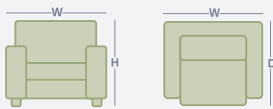

About The Range

A classic tub shape, reimagined for the 21st century with a subtle retro influence, makes the Franco Swivel Chair in leather a standout accent in any contemporary living space. With an inviting cradle emphasised by blind seam detailing and piped edging that wraps around the soft silhouette, the Franco Swivel Chair embodies a clean, tailored mid-century aesthetic. Poised on a sleek, matte black spoke base, with 360-degree swivel capabilities, it will be your new go-to spot for unwinding and letting the day's stresses melt away in style.

Product Range

		WIDTH	DEPTH	HEIGHT
	Swivel Armchair	825mm	775mm	730mm

How to measure

Get accurate measurements by referring to the below.

*Please note: variations in dimensions and appearance can occur due to construction differences in upholstery covering (fabric & leather). Measurements should be used as a guide only. Icons above are for demonstration purposes and are not a replica of the actual product.