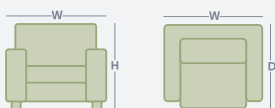

About The Range

A classic tub shape, reimagined for the 21st century with a subtle retro influence, makes the Franco Swivel Chair in leather a standout accent in any contemporary living space. With an inviting cradle emphasised by blind seam detailing and piped edging that wraps around the soft silhouette, the Franco Swivel Chair embodies a clean, tailored mid-century aesthetic. Poised on a sleek, matte black spoke base, with 360-degree swivel capabilities, it will be your new go-to spot for unwinding and letting the day's stresses melt away in style.

Product Range

		WIDTH	DEPTH	HEIGHT
	Swivel Armchair	825mm	775mm	730mm

How to measure

Get accurate measurements by referring to the below.

*Please note: variations in dimensions and appearance can occur due to construction differences in upholstery covering (fabric & leather). Measurements should be used as a guide only. Icons above are for demonstration purposes and are not a replica of the actual product.