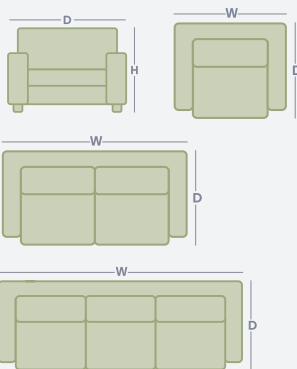

How to measure

Get accurate measurements by referring to the below.

*Please note: variations in dimensions and appearance can occur due to construction differences in upholstery covering (fabric & leather). Measurements should be used as a guide only. Icons above are for demonstration purposes and are not a replica of the actual product.

Learn more about our furniture care & warranty support at hunterhome.co.nz or see us in-store
Furniture, homewares, design services & room designs to inspire | 0800 777 807