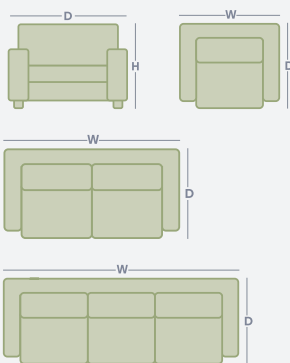

How to measure

Get accurate measurements by referring to the below.

*Please note: variations in dimensions and appearance can occur due to construction differences in upholstery covering (fabric & leather). Measurements should be used as a guide only. Icons above are for demonstration purposes and are not a replica of the actual product.

Learn more about our furniture care & warranty support at hunterhome.co.nz or see us in-store
Furniture, homewares, design services & room designs to inspire | 0800 777 807