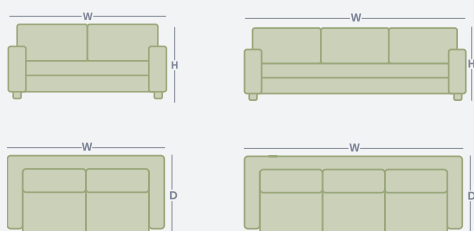

About The Range

Merging mid-century inspiration with modern-day design, the Gino's slim, simple silhouette proves personality is all about the details. Sweeping angular armrests, adorned with classic flange seam detailing, stand out with their nostalgic appeal, effortlessly complemented by the vintage contours of uniquely shaped, sleek black metal leg. Settle in and get comfy as you sit back into the plush combination of feather and fibre in both the seat and back cushions – it's so cozy, you'll find it hard to leave. Perfectly scaled for small-space living, the Gino may be compact in size, but there's no denying it's a retro powerhouse with presence!

Product Range

		WIDTH	DEPTH	HEIGHT
	2.5 Seater Sofa	1700mm	910mm	830mm
	3 Seater Sofa	2100mm	910mm	830mm

How to measure

Get accurate measurements by referring to the below.

*Please note: variations in dimensions and appearance can occur due to construction differences in upholstery covering (fabric & leather). Measurements should be used as a guide only. Icons above are for demonstration purposes and are not a replica of the actual product.