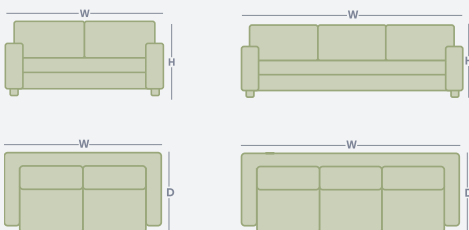

About The Range

Merging mid-century inspiration with modern-day design, the Gino's slim, simple silhouette proves personality is all about the details. Sweeping angular armrests, adorned with classic flange seam detailing, stand out with their nostalgic appeal, effortlessly complemented by the vintage contours of uniquely shaped, sleek black metal leg. Settle in and get comfy as you sit back into the plush combination of feather and fibre in both the seat and back cushions – it's so cozy, you'll find it hard to leave. Perfectly scaled for small-space living, the Gino may be compact in size, but there's no denying it's a retro powerhouse with presence!

Product Range

		WIDTH	DEPTH	HEIGHT
	2.5 Seater Sofa	1700mm	910mm	830mm
	3 Seater Sofa	2100mm	910mm	830mm

How to measure

Get accurate measurements by referring to the below.

*Please note: variations in dimensions and appearance can occur due to construction differences in upholstery covering (fabric & leather). Measurements should be used as a guide only. Icons above are for demonstration purposes and are not a replica of the actual product.