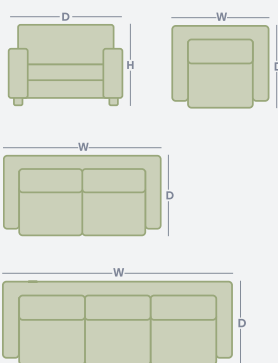

About The Range

The Gwen range echoes mid-century modern. Featuring slanted arms with structured side cushions (which are oh so comfortable), splayed legs and a wooden plinth base. Great for smaller living spaces and aesthetically pleasing.

Product Range

		WIDTH	DEPTH	HEIGHT
	Armchair	965mm	940mm	880mm
	2.5 Seater	1550mm	940mm	880mm
	3 Seater	2130mm	940mm	880mm

How to measure

Get accurate measurements by referring to the below.

*Please note: variations in dimensions and appearance can occur due to construction differences in upholstery covering (fabric & leather). Measurements should be used as a guide only. Icons above are for demonstration purposes and are not a replica of the actual product.