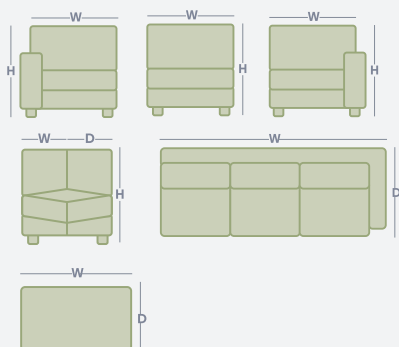

How to measure

Get accurate measurements by referring to the below.

*Please note: variations in dimensions and appearance can occur due to construction differences in upholstery covering (fabric & leather). Measurements should be used as a guide only. Icons above are for demonstration purposes and are not a replica of the actual product.

Learn more about our furniture care & warranty support at hunterhome.co.nz or see us in-store
Furniture, homewares, design services & room designs to inspire | 0800 777 807