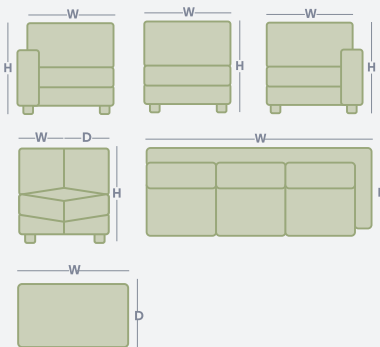

How to measure

Get accurate measurements by referring to the below.

*Please note: variations in dimensions and appearance can occur due to construction differences in upholstery covering (fabric & leather). Measurements should be used as a guide only. Icons above are for demonstration purposes and are not a replica of the actual product.

Learn more about our furniture care & warranty support at hunterhome.co.nz or see us in-store
Furniture, homewares, design services & room designs to inspire | 0800 777 807