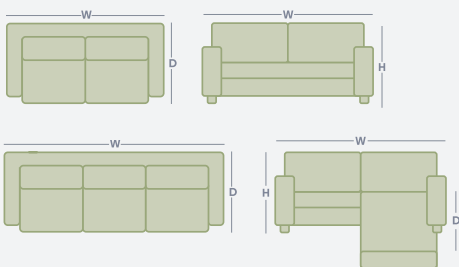

About The Range

The Harper range features tufted seating, squared off slim arms and tidy lines. Perched on tapered legs, this is a compact sofa that screams contemporary yet classic with the additional bolster cushions, ideal for apartment living.

Product Range

		WIDTH	DEPTH	HEIGHT
	Armchair	810mm	920mm	920mm
	2.5 Seater	1600mm	920mm	920mm
	3 Seater	2230mm	920mm	920mm
	3 Seater w/ Reversible Chaise	2560mm	920mm /1610mm	920mm

How to measure

Get accurate measurements by referring to the below.