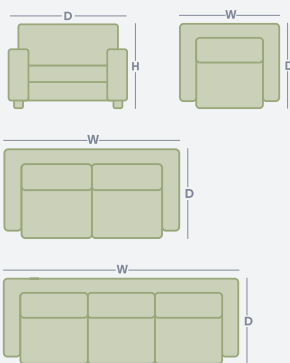

Product Range

		WIDTH	DEPTH	HEIGHT
	Armchair	1270mm	1010mm	760mm
	2.5 Seater	1680mm	1010mm	760mm
	3 Seater	2290mm	1010mm	760mm

How to measure

Get accurate measurements by referring to the below.

*Please note: variations in dimensions and appearance can occur due to construction differences in upholstery covering (fabric & leather). Measurements should be used as a guide only. Icons above are for demonstration purposes and are not a replica of the actual product.