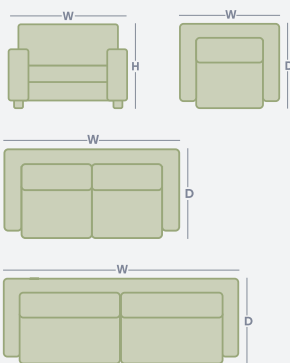

Product Range

		WIDTH	DEPTH	HEIGHT
	Armchair	1270mm	1010mm	760mm
	2.5 Seater	1680mm	1010mm	760mm
	3 Seater	2290mm	1010mm	760mm

How to measure

Get accurate measurements by referring to the below.

*Please note: variations in dimensions and appearance can occur due to construction differences in upholstery covering (fabric & leather). Measurements should be used as a guide only. Icons above are for demonstration purposes and are not a replica of the actual product.