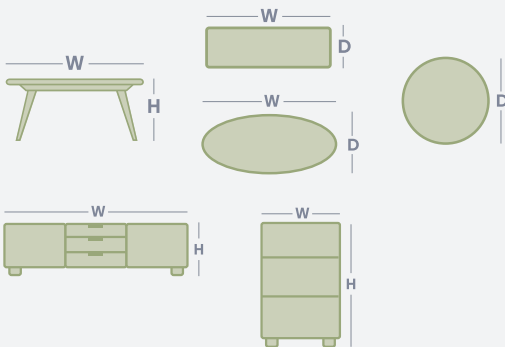

## Product Range

		WIDTH	DEPTH	HEIGHT
	Sideboard	1900mm	480mm	800mm
	Coffee Table	1400mm	700mm	400mm
	2 Drawer Console Table	1200mm	400mm	750mm
	Entertainment Unit	2100mm	500mm	630mm
	Dining Chair	490mm	505mm	840mm
	Dining Chair w/ Arms	490mm	505mm	840mm
	Bar Stool	465mm	510mm	926mm
	Large Dining Table	2100mm	1050mm	750mm
	Dining Table	1800mm	1050mm	750mm

## How to measure

Get accurate measurements by referring to the below.

\*Please note: variations in dimensions and appearance can occur due to construction differences in upholstery covering (fabric & leather). Measurements should be used as a guide only. Icons above are for demonstration purposes and are not a replica of the actual product.