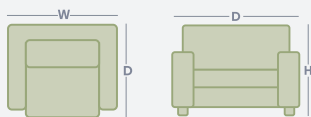

How to measure

Get accurate measurements by referring to the below.

*Please note: variations in dimensions and appearance can occur due to construction differences in upholstery covering (fabric & leather). Measurements should be used as a guide only. Icons above are for demonstration purposes and are not a replica of the actual product.

Learn more about our furniture care & warranty support at hunterhome.co.nz or see us in-store
Furniture, homewares, design services & room designs to inspire | 0800 777 807