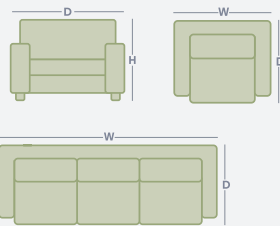

Product Range

		WIDTH	DEPTH	HEIGHT
	Ottoman	770mm	770mm	380mm
	Swivel Armchair	1090mm	950mm	820mm
	3.5 Seater Sofa	2560mm	1120mm	710mm

How to measure

Get accurate measurements by referring to the below.

*Please note: variations in dimensions and appearance can occur due to construction differences in upholstery covering (fabric & leather). Measurements should be used as a guide only. Icons above are for demonstration purposes and are not a replica of the actual product.