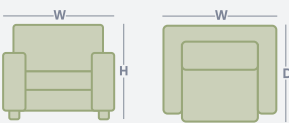

How to measure

Get accurate measurements by referring to the below.

*Please note: variations in dimensions and appearance can occur due to construction differences in upholstery covering (fabric & leather). Measurements should be used as a guide only. Icons above are for demonstration purposes and are not a replica of the actual product.

Learn more about our furniture care & warranty support at hunterhome.co.nz or see us in-store
Furniture, homewares, design services & room designs to inspire | 0800 777 807