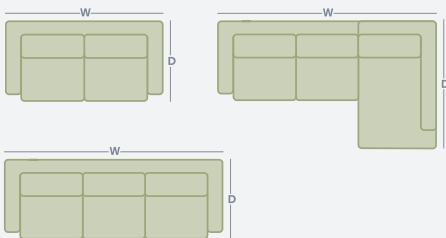

How to measure

Get accurate measurements by referring to the below.

*Please note: variations in dimensions and appearance can occur due to construction differences in upholstery covering (fabric & leather). Measurements should be used as a guide only. Icons above are for demonstration purposes and are not a replica of the actual product.

Learn more about our furniture care & warranty support at hunterhome.co.nz or see us in-store
Furniture, homewares, design services & room designs to inspire | 0800 777 807