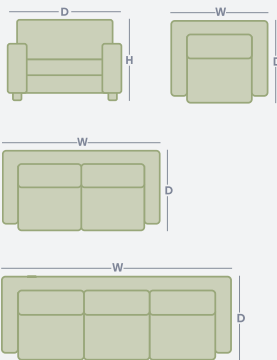

How to measure

Get accurate measurements by referring to the below.

*Please note: variations in dimensions and appearance can occur due to construction differences in upholstery covering (fabric & leather). Measurements should be used as a guide only. Icons above are for demonstration purposes and are not a replica of the actual product.

Learn more about our furniture care & warranty support at hunterhome.co.nz or see us in-store
Furniture, homewares, design services & room designs to inspire | 0800 777 807