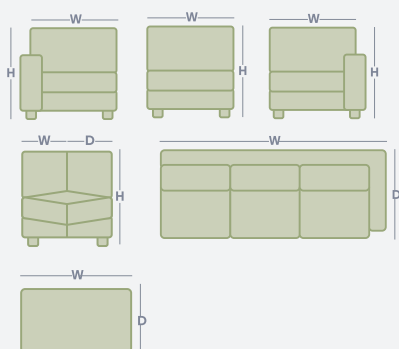

Madison Modular

About The Range

Calling all cravers of comfort - This one is for you! Designed with utmost comfortability in mind, the Madison boasts generously, oversized proportions with plush feather fibre blend cushioning that delivers on sumptuous sink-in comfort. With integrated, hidden power motion functionality, this allows you to personalise your seating position for ultimate relaxation each and every time. Sit back, get cozy. You'll be here for a while.

Product Range

		WIDTH	DEPTH	HEIGHT
	Modular Corner	1260mm	1260mm	780mm
	Modular Armless	870mm	1040mm	780mm
	Modular LHF/ RHF Armchair	1180mm	1040mm	780mm

How to measure

Get accurate measurements by referring to the below.