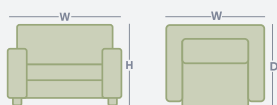

It's the perfect spot to curl up and indulge in a little everyday glamour.

Product Range

		WIDTH	DEPTH	HEIGHT
	Armchair	710mm	920mm	790mm

How to measure

Get accurate measurements by referring to the below.