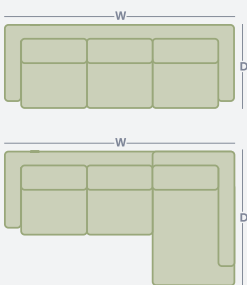

## About The Range

Generously proportioned – Anchors a larger living space and provides plenty of seating space. Loose feather/fibre back cushions – Provides luxuriously soft comfort which can be easily maintained. Raised plinth frame and black square leg completes this modern design.

## Product Range

	WIDTH	DEPTH	HEIGHT
 3 Seater w/ RHF Chaise	3160mm	1100mm /2030mm	900mm
 3 Seater w/ LHF Chaise	3160mm	1100mm /2030mm	900mm

## How to measure

Get accurate measurements by referring to the below.

\*Please note: variations in dimensions and appearance can occur due to construction differences in upholstery covering (fabric & leather). Measurements should be used as a guide only. Icons above are for demonstration purposes and are not a replica of the actual product.