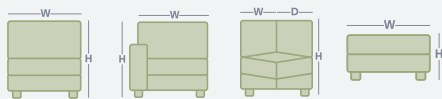

About The Range

Mix and match, lounge or sprawl - our modular masterpiece that is the Murphy, lets you create the ultimate chill zone, however you want it!

Our Murphy Modular Sofa in fabric delivers on far more than functionality - With cosy feather fibre blend seat and back cushioning that provides serious softness, appealing proportions suitable for all sorts of spaces and the stylish curve detailing that elevates the Murphy from plain to polished.

How to measure

Get accurate measurements by referring to the below.

Product Range

		WIDTH	DEPTH	HEIGHT
	Ottoman	870mm	870mm	490mm
	1 Seater Modular Corner	960mm	960mm	860mm
	1 Seater Modular Armless	860mm	990mm	860mm
	1 Seater Modular LHF Armchair	1020mm	990mm	860mm
	1 Seater Modular RHF Armchair	1020mm	990mm	860mm