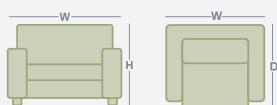

How to measure

Get accurate measurements by referring to the below.

*Please note: variations in dimensions and appearance can occur due to construction differences in upholstery covering (fabric & leather). Measurements should be used as a guide only. Icons above are for demonstration purposes and are not a replica of the actual product.

Learn more about our furniture care & warranty support at hunterhome.co.nz or see us in-store
Furniture, homewares, design services & room designs to inspire | 0800 777 807