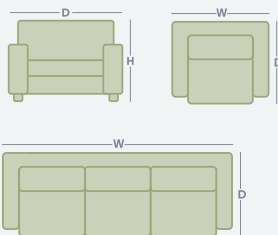

How to measure

Get accurate measurements by referring to the below.

*Please note: variations in dimensions and appearance can occur due to construction differences in upholstery covering (fabric & leather). Measurements should be used as a guide only. Icons above are for demonstration purposes and are not a replica of the actual product.

Learn more about our furniture care & warranty support at hunterhome.co.nz or see us in-store
Furniture, homewares, design services & room designs to inspire | 0800 777 807