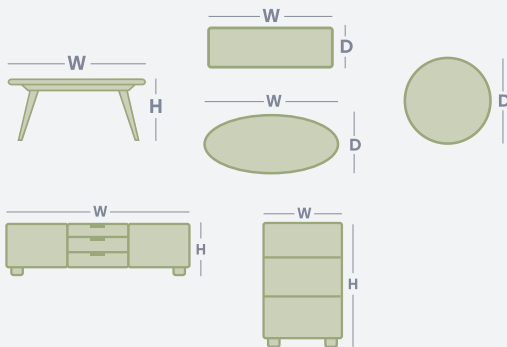

About The Range

A curated collection that delivers on both desirable form and favourable function, the Remy range is sure to be a standout. Crafted from both solid ash and ash veneer, finished in a sleek matte black stain, the sophisticated, slatted design takes cues from light filtration and the reflection of shadows. Adding depth and visual interest, the Remy collection will leave a lasting impression.

Product Range

		WIDTH	DEPTH	HEIGHT
	Bar Cabinet	1450mm	450mm	1800mm
	Sideboard	1800mm	450mm	800mm
	Console Table	1500mm	400mm	800mm
	Coffee Table	1400mm	700mm	400mm
	Side Table	600mm	500mm	550mm
	Drinks Tray	860mm	450mm	32mm

How to measure

Get accurate measurements by referring to the below.

*Please note: variations in dimensions and appearance can occur due to construction differences in upholstery covering (fabric & leather). Measurements should be used as a guide only. Icons above are for demonstration purposes and are not a replica of the actual product.