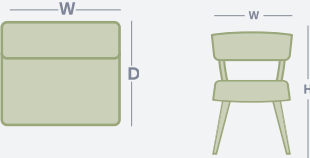

Product Range

		WIDTH	DEPTH	HEIGHT
	Dining Chair with Arms	610mm	610mm	970mm
	Dining Chair	500mm	610mm	970mm

How to measure

Get accurate measurements by referring to the below.

*Please note: variations in dimensions and appearance can occur due to construction differences in upholstery covering (fabric & leather). Measurements should be used as a guide only. Icons above are for demonstration purposes and are not a replica of the actual product.