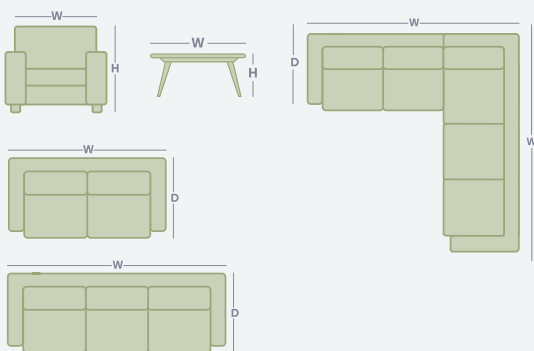

How to measure

Get accurate measurements by referring to the below.

Product Range

		WIDTH	DEPTH	HEIGHT
	Corner Suite	2510mm	2470mm	810mm
	Armchair	860mm	910mm	890mm
	Lounge Chair with Footstool	690mm	800mm	750mm
	2 Seater Sofa	1650mm	910mm	890mm
	3 Seater Sofa	2410mm	910mm	890mm
	Side Table	350mm	350mm	410mm
	Small Rect Coffee Table	760mm	490mm	230mm
	Large Square Coffee Table	850mm	850mm	300mm