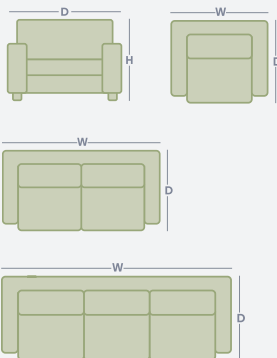

How to measure

Get accurate measurements by referring to the below.

*Please note: variations in dimensions and appearance can occur due to construction differences in upholstery covering (fabric & leather). Measurements should be used as a guide only. Icons above are for demonstration purposes and are not a replica of the actual product.

Learn more about our furniture care & warranty support at hunterhome.co.nz or see us in-store
Furniture, homewares, design services & room designs to inspire | 0800 777 807