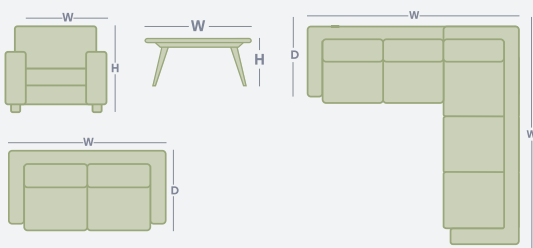

## Product Range

		WIDTH	DEPTH	HEIGHT
	Armchair	810mm	875mm	800mm
	2 Seater Sofa	1800mm	890mm	800mm
	Corner Suite	2400mm	2400mm	705mm
	Side Table	400mm	400mm	450mm
	Small Coffee Table	600mm	600mm	300mm
	Large Coffee Table	800mm	800mm	360mm