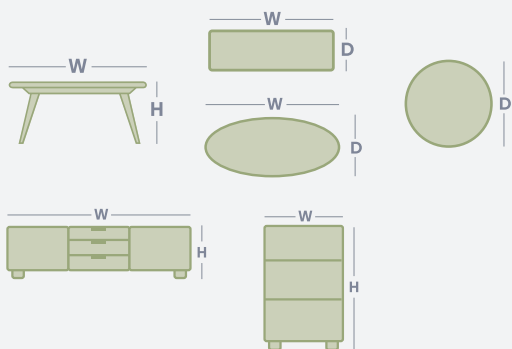

About The Range

Crafted from a combination of solid natural oak and oak veneer, our Sloane Collection showcases simplicity in its finest form. Featuring distinctive soft curves and splayed, tapered oak legs with optimal display surfaces and ample hidden storage, our Sloane collection offers an understated, mid century inspired aesthetic, with family friendly functionality in mind.

How to measure

Get accurate measurements by referring to the below.

Product Range

		WIDTH	DEPTH	HEIGHT
	Buffet	1900mm	500mm	800mm
	Console Table	1500mm	420mm	760mm
	Coffee Table	1300mm	700mm	400mm
	Side Table	600mm	600mm	450mm
	Entertainment Unit Small	1600mm	420mm	550mm
	Entertainment Unit Large	2100mm	420mm	550mm
	Small Oval Dining Table	1600mm	900mm	750mm
	Large Oval Dining Table	2200mm	1000mm	750mm
	Round Dining Table	1200mm	1200mm	750mm
	Dining Chair w/ Arms	565mm	520mm	785mm
	Dining Chair	505mm	520mm	785mm
	Bar Stool	490mm	510mm	925mm

*Please note: variations in dimensions and appearance can occur due to construction differences in upholstery covering (fabric & leather). Measurements should be used as a guide only. Icons above are for demonstration purposes and are not a replica of the actual product.