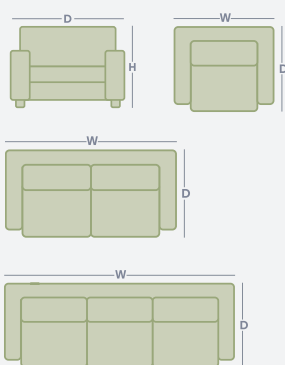

How to measure

Get accurate measurements by referring to the below.

*Please note: variations in dimensions and appearance can occur due to construction differences in upholstery covering (fabric & leather). Measurements should be used as a guide only. Icons above are for demonstration purposes and are not a replica of the actual product.

Learn more about our furniture care & warranty support at hunterhome.co.nz or see us in-store
Furniture, homewares, design services & room designs to inspire | 0800 777 807